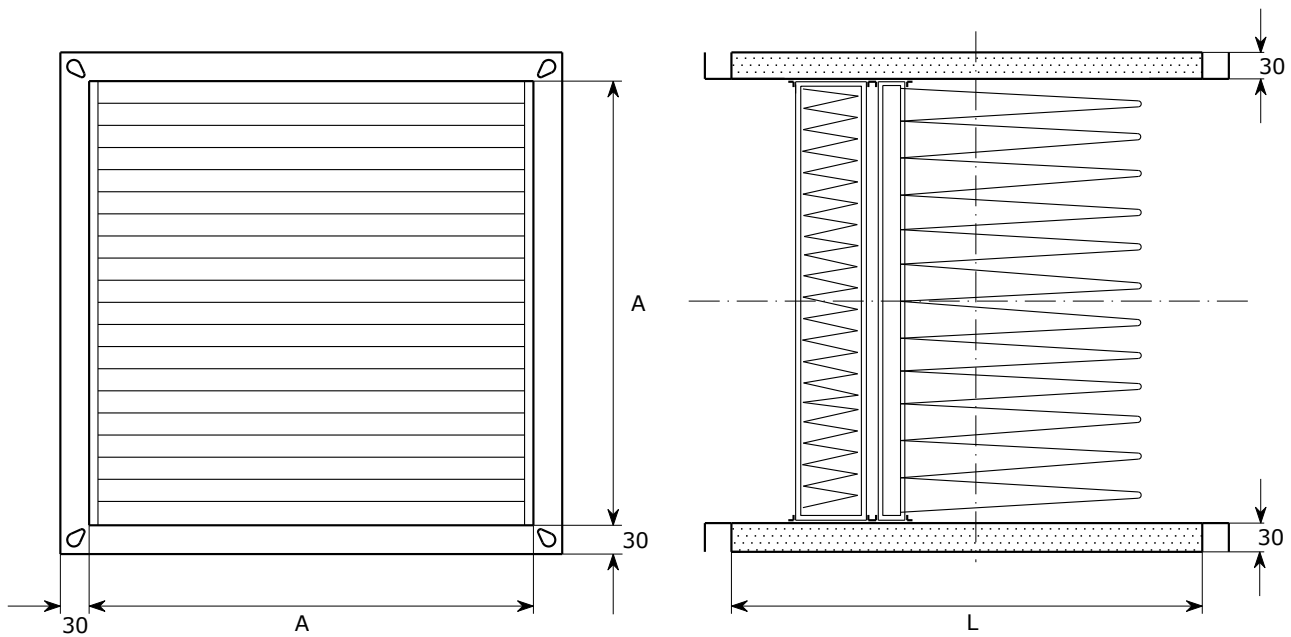

Izolirano ohišje filtra / Insulated filter box

A	L
450	502
500	532
550	562
600	820
650	642
700	642

Na zahtevo kupca se ohišje filtra izdelava v poljubni dimenziji.
At the customer's request, the filter box can be made in any dimensions.

NAČIN NAROČANJA / HOW TO ORDER:

FS	600	F3/ISO

dodatki / supplements
ISO izoliran / insulated
F1 - filter vreča / filter bag
F2 - kasetni filter / cassette filter
F3 - kastni filter in filter vreča / cassette filter and filter bag

dimenzija / dimension
standard 450, 500, 550, 600, 650, 700

tip ohišja / filter box type