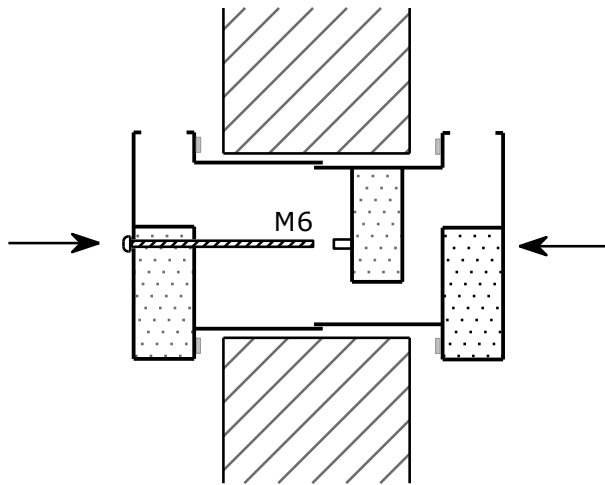

KONSTRUKCIJA:

Dve enoti z dušilnimi kulisami, vsaka na svoji strani stene med seboj povezani z dvema vijakoma.

MATERIAL: pocinkana pločevina

BARVA : bela barva RAL 9010 MAT ali poljubna barva po RAL lestvici

DESCRIPTION:

The room-to-room telescopic silencer is designed to attenuate sound when air passes through the internal walls of a building, most commonly when passing from a room to a corridor. The telescopic construction allows easy installation and adapts to different wall thicknesses.

CONSTRUCTION:

Two units with acoustic panels, each on its own side of the wall, connected to each other by two screws.

MATERIAL: galvanized sheet metal

FINISH: RAL 9010 MAT white, or any colour from the RAL palette

DIMENZIJE / DIMENSIONS:

	odprtina/opening	A	B	C
600	555 x 110	582	150	85 - 135
800	750 x 110	782	150	85 - 135

A

40

C

40

MONTAŽA / INSTALLATION:**NAČIN NAROČANJA / HOW TO ORDER:**

MDZ	600	RAL 9010 M
		barva / colour standard RAL 9010 MAT poljubna / optional dimenzija odprtine / dimension standard poljubna / optional tip dušilnika zvoka / type of sound attenuator