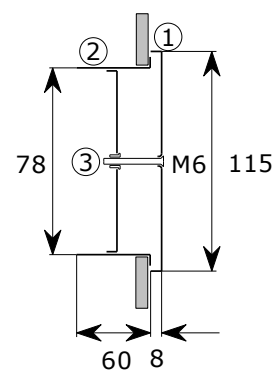

MATERIAL: galvanized sheet metal

FINISH: RAL 9010 MAT white, or any colour from the RAL palette

INSTALLATION: central fixation with screw, traverse, and mounting ring

DIMENZIJE / DIMENSIONS:

1. difuzor / diffuser
2. vgradni obroč / mounting ring
3. vijak / screw