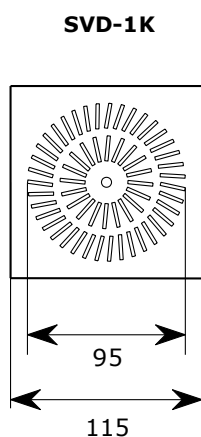

MATERIAL: galvanized sheet metal

FINISH: RAL 9010 MAT white, or any colour from the RAL palette

INSTALLATION: central fixation with screw, traverse, and mounting ring

DIMENZIJE / DIMENSIONS:

1. difuzor / diffuser
2. vgradni obroč / mounting ring
3. vijak / screw