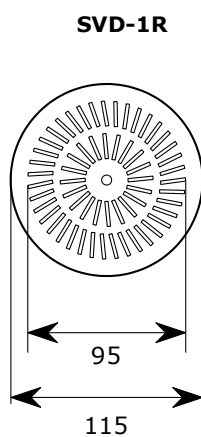

MATERIAL: galvanized sheet metal

FINISH: RAL 9010 MAT white, or any colour from the RAL palette

INSTALLATION: central fixation with screw, traverse, and mounting ring

DIMENZIJE / DIMENSIONS:

1. difuzor / diffuser
2. vgradni obroč / mounting ring
3. vijak / screw